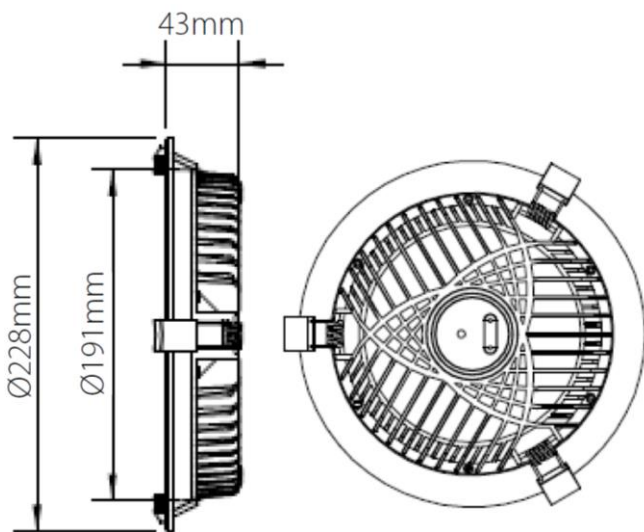

Specifications

Product Code: PRI-US-35W-D
 Working Voltage: 240VAC
 Power Consumption: 35W
 Colour Temperature: Cool White (5000k)
 Warm White (3000K)
 Working Temperature: -20°C~65°C
 View Angle: 90°

Luminous Flux: 2800 lumens
 IP Rated: IP44
 CRI: >83
 Certification: SAA, CE etc.
 Dimmable: Clipsal, C-Bus Compatible
 Lifespan: Up to 30,000 hrs.
 Weight: 520g

Dimensions

Cutout: Ø200mm - Ø210mm

Light Source Test