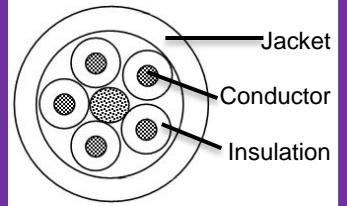

**PRI-RGBW-CABLE-DL**

Conductor: Tinned Copper  
 Rated Voltage: 300V  
 Rated Temperature: 80°C  
 Jacket: PVC, Black  
 Insulation: PVC, Red, Green, Blue, White, Black  
 Size: AWG18, 1mm/Strand cord  
 Dimension: Ø7.5mm

**PRI-WIRE-5-1.0**

Conductor: Tinned Copper  
 Rated Voltage: 300V  
 Rated Temp: 80°C  
 Insulation: PVC, RGBWBlack  
 Size: AWG18 1mm/cord  
 Dimension: 14X3mm

**PRI-WIRE-5-0.5**

Conductor: Tinned Copper  
 Rated Voltage: 300V  
 Rated Temp: 80°C  
 Insulation: PVC, RGBWBlack  
 Size: AWG18  
 0.5mm/cord  
 Dimension: 8X2mm

**PRI-WIRE-4-0.75**

Conductor: Tinned Copper  
 Rated Voltage: 300V  
 Rated Temp: 80°C  
 Insulation: PVC, RGB&Black  
 Size: AWG18  
 4X0.75mm/cord  
 Dimension: 11X3mm

**PRI-WIRE-4-0.25**

Conductor: Tinned Copper  
 Rated Voltage: 300V  
 Rated Temp: 80°C  
 Insulation: PVC, RGB&Black  
 Size: AWG18  
 4X0.25mm/cord  
 Dimension: 6X1.5mm

Conductor: Tinned Copper  
 Rated Voltage: 300V  
 Rated Temp: 80°C  
 Jacket: PVC, Purple  
 Insulation: PVC, Red, Black  
 Size: AWG18 2X0.5mm  
 Dimension: Ø4.6mm

**PRI-CL-WIRE-1.5**

Conductor: Tinned Copper  
 Rated Voltage: 300V  
 Rated Temp: 80°C  
 Insulation: PVC, Clear  
 Size: AWG18  
 2X1.5mm/cord  
 Dimension: 6.5X3.2mm