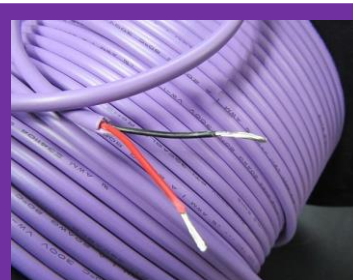

**PRI-RGBW-CABLE-DL**

Conductor: Tinned Copper  
 Rated Voltage: 300V  
 Rated Temperature: 80°C  
 Jacket: PVC, Black  
 Insulation: PVC, Red, Green, Blue, White, Black  
 Size: AWG18, 1mm/Strand cord  
 Dimension: Ø7.5mm

**PRI-WIRE-2-0.75**

Conductor: Tinned Copper  
 Rated Voltage: 300V  
 Rated Temp: 80°C  
 Insulation: PVC, Red, Black  
 Size: AWG18  
 2X0.75mm/cord  
 Dimension: 6X3mm

**PRI-WIRE-2-0.25**

Conductor: Tinned Copper  
 Rated Voltage: 300V  
 Rated Temp: 80°C  
 Insulation: PVC, Red, Black  
 Size: AWG18  
 2X0.25mm/cord  
 Dimension: 3X1.5mm

**PRI-WIRE-2-1.5**

Conductor: Tinned Copper  
 Rated Voltage: 300V  
 Rated Temp: 80°C  
 Jacket: PVC, Black  
 Insulation: PVC, Red, Black  
 Size: AWG18 2X1.5mm  
 Dimension: Ø0.72mm

**PRI-WIRE-D-0.5**

Conductor: Tinned Copper  
 Rated Voltage: 300V  
 Rated Temp: 80°C  
 Jacket: PVC, Purple  
 Insulation: PVC, Red, Black  
 Size: AWG18 2X0.5mm  
 Dimension: Ø4.6mm

**PRI-CL-WIRE-1.5**

Conductor: Tinned Copper  
 Rated Voltage: 300V  
 Rated Temp: 80°C  
 Insulation: PVC, Clear  
 Size: AWG18  
 2X1.5mm/cord  
 Dimension: 6.5X3.2mm