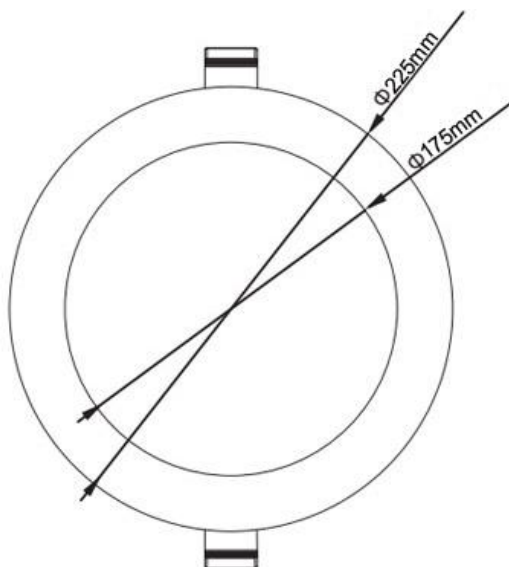

Features:

1. Another proven PRISMA LED 15W high output ceiling light.
2. Aluminum body for good heat dissipation.
3. White powder coated surfaces.
4. Low power consumption. Environment friendly and energy up to 80% energy cost saving.
5. Wide view angle of 120°, very evenly diffused.
6. SAA certified driver come with 1m cable and AU power plug for multi-voltage input of 100-240VAC
7. No electric wave and No RF interference.

Specifications

Product Code:	PRI-GT-15W-R	Luminous Flux:	1100lm (WW), 1200lm (CW)
Input Voltage:	100-240VAC	IP Rated:	IP44
Power Consumption:	15W	CRI:	>85
Power Factor:	≥0.9	View Angle:	120°
Colour Temperature:	Cool White (6000k) Warm White (3000K)	Driver Certification:	SAA
Working Temperature:	-20°C~65°C	Net Weight:	600g

Dimensions

CUT OUT: Φ 205mm