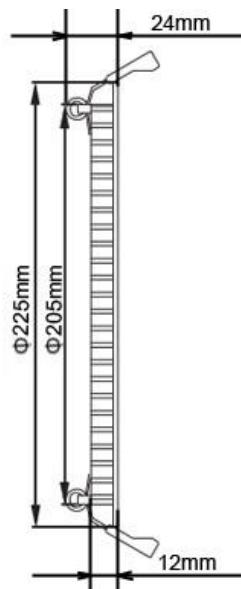

Features:

1. Another proven PRISMA LED 15W high output ceiling light.
2. Aluminum body for good heat dissipation.
3. White powder coated surfaces.
4. Low power consumption. Environment friendly and energy up to 80% energy cost saving.
5. Wide view angle of 120°, very evenly diffused.
6. SAA certified driver come with 1m cable and AU power plug for multi-voltage input of 100-240VAC
7. No electric wave and No RF interference.

Specifications

Product Code:	PRI-GT-15W-R	Luminous Flux:	1100lm (WW), 1200lm (CW)
Input Voltage:	100-240VAC	IP Rated:	IP44
Power Consumption:	15W	CRI:	>85
Power Factor:	≥0.9	View Angle:	120°
Colour Temperature:	Cool White (6000k) Warm White (3000K)	Driver Certification:	SAA
Working Temperature:	-20°C~65°C	Net Weight:	600g

Dimensions

CUT OUT: Φ 205mm