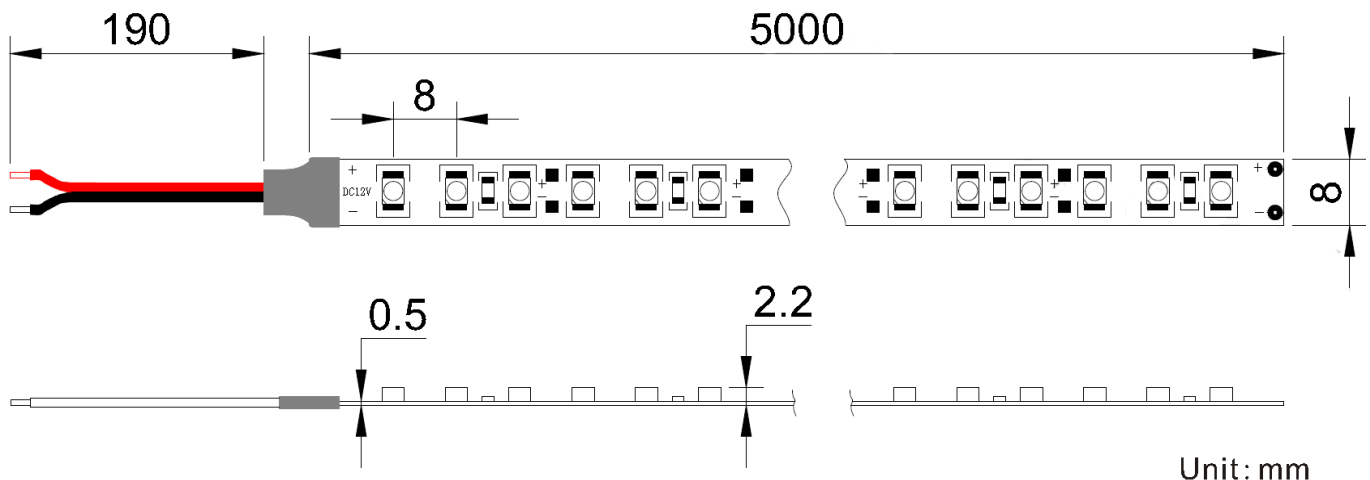

Features:

1. Powerful 3528 Top SMD LED diodes as lighting sources
2. Available in Cool White (5900~6500K) and Warm White (2900~3100K)
3. Input Voltage 12VDC or 24VDC
4. Can be cut by 3 LED (12VDC) and 6 LED (24VDC)
5. Can be connect again by strip jointer
6. 3M adhesive tape on back easy for installation
7. Waterproof (IP67) is available.

Product Code:	PRI-GL-HP-90	Colour Temperature:	CW (5900~6500K)
Input Voltage:	12VDC/24VDC		WW (2900~3100K)
Max. Power Consumption:	96W	CRI:	>85
LED QTY:	600	Weight:	200g/Roll
Flux (15%):	600 X 10 lm	Working Temperature:	-30°C~+50°C
View Angle:	100°	Working Humidity:	10%~90%RH
Light Output (15%):	600 X 4000MCD		

Dimensions

Width of Waterproof strip: 10mm