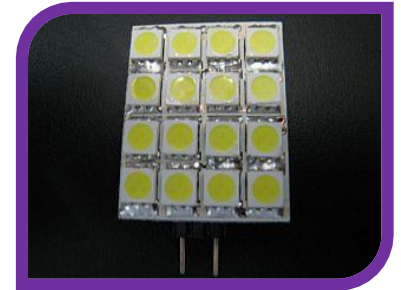

PRI-G4-6/6BP

PRI-G4-10/10BP

PRI-G4-12/12BP

PRI-G4-15

PRI-G4-16

Features:

6 pcs high bright LED
 G4 Halogen replacement
 No UV, Superior ESD protection.

Specifications:

Power: 1.3W
 Voltage: 10-30VDC
 12VAC
 Luminous: 105 lm
 View angle: 120°
 Diameter: ø25mm

Features:

10 pcs high bright LED
 G4 Halogen replacement
 No UV, Superior ESD protection.

Specifications:

Power: 2.1W
 Voltage: 10-30VDC
 12VAC
 Luminous: 140 lm
 View angle: 120°
 Diameter: ø32mm

Features:

12 pcs high bright LED
 G4 Halogen replacement
 No UV, Superior ESD protection.

Specifications:

Power: 2.4W
 Voltage: 10-30VDC
 Luminous: 160 lm
 View angle: 120°
 Diameter: ø32mm

Features:

15 pcs high bright LED
 G4 Halogen replacement
 No UV, Superior ESD protection.

Specifications:

Power: 3W
 Voltage: 10-30VDC
 Luminous: 180 lm
 View angle: 120°
 Diameter: ø35mm

Features:

16 pcs high bright LED
 G4 Halogen replacement
 No UV, Superior ESD protection.

Specifications:

Power: 3W
 Voltage: 10-30VDC
 Luminous: 200 lm
 View angle: 120°
 Dimensions: 20X32mm