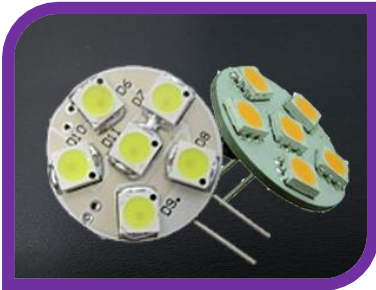

PRI-G4-6/6BP

PRI-G4-10/10BP

PRI-G4-12/12BP

PRI-G4-15

PRI-G4-16

Features:

6 pcs high bright LED
 G4 Halogen replacement
 No UV, Superior ESD protection.

Specifications:

Power: 1.3W
 Voltage: 10-30VDC
 12VAC
 Luminous: 105 lm
 View angle: 120°
 Diameter: ø25mm

Features:

10 pcs high bright LED
 G4 Halogen replacement
 No UV, Superior ESD protection.

Specifications:

Power: 2.1W
 Voltage: 10-30VDC
 12VAC
 Luminous: 140 lm
 View angle: 120°
 Diameter: ø32mm

Features:

12 pcs high bright LED
 G4 Halogen replacement
 No UV, Superior ESD protection.

Specifications:

Power: 2.4W
 Voltage: 10-30VDC
 Luminous: 160 lm
 View angle: 120°
 Diameter: ø32mm

Features:

15 pcs high bright LED
 G4 Halogen replacement
 No UV, Superior ESD protection.

Specifications:

Power: 3W
 Voltage: 10-30VDC
 Luminous: 180 lm
 View angle: 120°
 Diameter: ø35mm

Features:

16 pcs high bright LED
 G4 Halogen replacement
 No UV, Superior ESD protection.

Specifications:

Power: 3W
 Voltage: 10-30VDC
 Luminous: 200 lm
 View angle: 120°
 Dimensions: 20X32mm