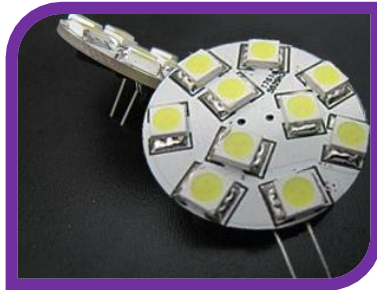

PRI-G4-6/6BP

PRI-G4-10/10BP

PRI-G4-12/12BP

PRI-G4-15

PRI-G4-16

Features:

6 pcs high bright LED
 G4 Halogen replacement
 No UV, Superior ESD protection.

Specifications:

Power: 1.3W
 Voltage: 10-30VDC
 12VAC
 Luminous: 105 lm
 View angle: 120°
 Diameter: ø25mm

Features:

10 pcs high bright LED
 G4 Halogen replacement
 No UV, Superior ESD protection.

Specifications:

Power: 2.1W
 Voltage: 10-30VDC
 12VAC
 Luminous: 140 lm
 View angle: 120°
 Diameter: ø32mm

Features:

12 pcs high bright LED
 G4 Halogen replacement
 No UV, Superior ESD protection.

Specifications:

Power: 2.4W
 Voltage: 10-30VDC
 Luminous: 160 lm
 View angle: 120°
 Diameter: ø32mm

Features:

15 pcs high bright LED
 G4 Halogen replacement
 No UV, Superior ESD protection.

Specifications:

Power: 3W
 Voltage: 10-30VDC
 Luminous: 180 lm
 View angle: 120°
 Diameter: ø35mm

Features:

16 pcs high bright LED
 G4 Halogen replacement
 No UV, Superior ESD protection.

Specifications:

Power: 3W
 Voltage: 10-30VDC
 Luminous: 200 lm
 View angle: 120°
 Dimensions: 20X32mm