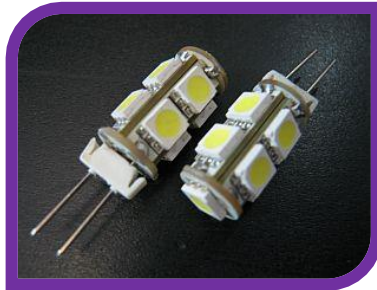

PRI-XLS-5

Features:

5 pcs high bright LED
 G4 Halogen replacement
 No UV, Superior ESD protection.

Specifications:

Power: 1W
 Voltage: 11-15VDC
 Luminous: 20 lm
 LED Type: 5050 SMD
 View angle: 360°
 Dimensions: ø10.5X15mm

PRI-BI-G4-9

Features:

9 pcs high bright LED
 G4 Halogen replacement
 No UV, Superior ESD protection.

Specifications:

Power: 1.2W
 Voltage: 11-15VDC
 Luminous: 95 lm
 LED Type: 5050 SMD
 View angle: 360°
 Dimensions: ø10.5X25mm

PRI-G4-JA-15

Features:

15 pcs high bright LED
 G4 Halogen replacement
 No UV, Superior ESD protection.

Specifications:

Power: 1.44W
 Voltage: 10-30VDC
 Luminous: 105 lm
 LED Type: 3825 SMD
 View angle: 360°
 Dimensions: ø12.5X23mm

PRI-BI-G4-27

Features:

27 pcs high bright LED
 G4 Halogen replacement
 No UV, Superior ESD protection.

Specifications:

Power: 3.5W
 Voltage: 10-30VDC
 Luminous: 320 lm
 LED Type: 5050 SMD
 View angle: 360°
 Dimensions: ø20X48mm