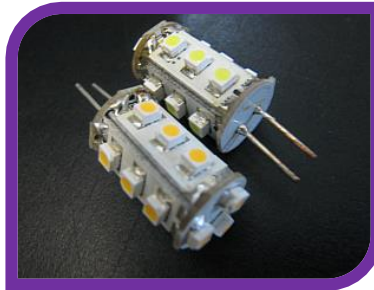

PRI-XLS-5

Features:

5 pcs high bright LED
 G4 Halogen replacement
 No UV, Superior ESD protection.

Specifications:

Power: 1W
 Voltage: 11-15VDC
 Luminous: 20 lm
 LED Type: 5050 SMD
 View angle: 360°
 Dimensions: ø10.5X15mm

PRI-BI-G4-9

Features:

9 pcs high bright LED
 G4 Halogen replacement
 No UV, Superior ESD protection.

Specifications:

Power: 1.2W
 Voltage: 11-15VDC
 Luminous: 95 lm
 LED Type: 5050 SMD
 View angle: 360°
 Dimensions: ø10.5X25mm

PRI-G4-JA-15

Features:

15 pcs high bright LED
 G4 Halogen replacement
 No UV, Superior ESD protection.

Specifications:

Power: 1.44W
 Voltage: 10-30VDC
 Luminous: 105 lm
 LED Type: 3825 SMD
 View angle: 360°
 Dimensions: ø12.5X23mm

PRI-G4-Y-18

Features:

18 pcs high bright LED
 G4 Halogen replacement
 No UV, Superior ESD protection.

Specifications:

Power: 2.2W
 Voltage: 10-30VDC
 Luminous: 220 lm
 LED Type: 5050 SMD
 View angle: 360°
 Dimensions: ø15X33mm