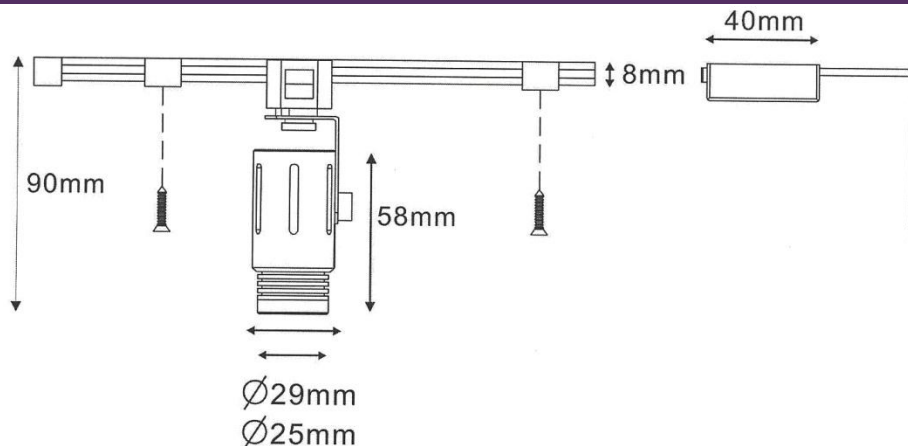

OFFICE & SHOW ROOM

12 Millaroo Drive
HELENSVALE
QLD 4212

PH: 07 5500 0516
FAX: 07 5500 0515

NATIONAL SALES & ENQUIRIES

1300 PRISMA
1300 774762

Feature

- PRI-EU-TRC-3W is a sleek, low profile, liner white light fixture mini track system.
- The track design and spotlight-to-spotlight consistency of this high quality white light is well suited for interior architectural, retail, exhibit, display and residential applications.
- Long operation life 50,000+ hours.
- No UV or IR Radiation.
- Cool Beam
- Homogeneous Illumination
- Optimized Mini Track Management System

Dimension (mm)

Specifications

Item Code:	PRI-EU-TRC-3W
Light Source:	High intensity power 3W 140 lm (with Cree chip)
Input Voltage:	12VDC
Power consumption:	Maximum 3.5W of each spotlight
Optical Lens beam angle:	25°
Light Housing:	Aluminium Brushed
Mini track:	1 meter track with fastener and starter.
Work Temperature:	-20°C ~ 40°C